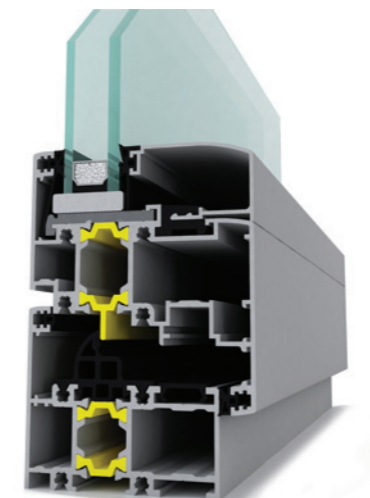

altherma 73